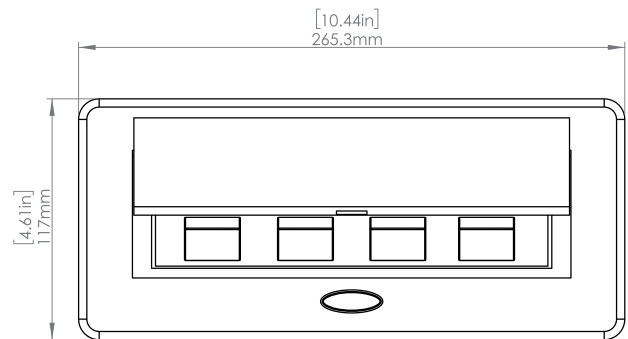

Product Information

Product	PUCUO0BK		
Color	Black		
Dimensions	L	W	D
Inches	10.47	4.65	2.56
Weight	3.5 lbs.		
Warranty	1 year		

PUCU00BK
POP-UP POWER CENTER

How to install

Requires a cut out in the work surface in order to sit flush.

Step 1: Mark the area according to the hole cut out size L 8.86in W 4.33in. Make sure the surface is clean and dry.

Step 2: Cut out carefully where marked.

Step 3: Insert the Pop-Up Power Center into the hole including the powercord, until it fits snugly, secure with 4 screws provided.

Hole Size