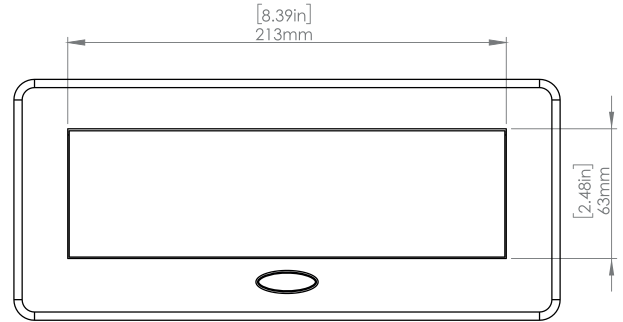

Product Information

Product	PUCUO0BK		
Color	Black		
Dimensions	L	W	D
Inches	10.47	4.65	2.56
Weight	3.5 lbs.		
Warranty	1 year		

PUCU00BK
POP-UP POWER CENTER

How to install

Requires a cut out in the work surface in order to sit flush.

Step 1: Mark the area according to the hole cut out size L 8.86in W 4.33in. Make sure the surface is clean and dry.

Step 2: Cut out carefully where marked.

Step 3: Insert the Pop-Up Power Center into the hole including the powercord, until it fits snugly, secure with 4 screws provided.

Hole Size