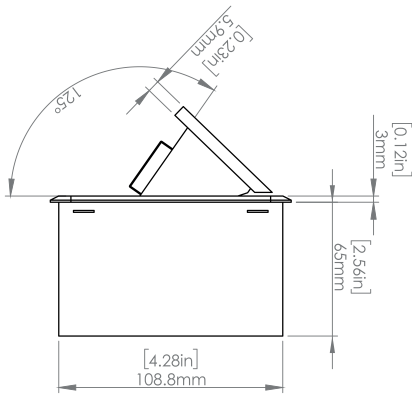

Product Information

Product	PUCUO0BK		
Color	Black		
Dimensions	L	W	D
Inches	10.47	4.65	2.56
Weight	3.5 lbs.		
Warranty	1 year		

PUCU00BK
POP-UP POWER CENTER

How to install

Requires a cut out in the work surface in order to sit flush.

Step 1: Mark the area according to the hole cut out size L 8.86in W 4.33in. Make sure the surface is clean and dry.

Step 2: Cut out carefully where marked.

Step 3: Insert the Pop-Up Power Center into the hole including the powercord, until it fits snugly, secure with 4 screws provided.

Hole Size