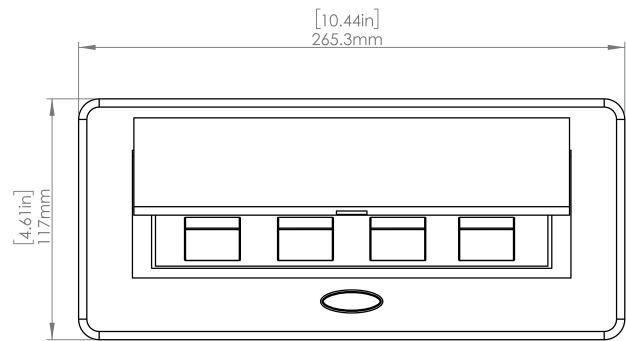

Standard Features

- 1 USB-C 18W fast charging port
- 1 Dual USB 2.4 Amp fast charging port
- 2 Tamper Resistant AC Outlets
- 6 ft. power cord
- 15 A
- Power Cable: 14AWG Wire Right-angled round plug
- UL/CUL Listed for mounting in furniture

Product Information

Product	PUCUO0BR		
Color	Brass w/ Black Modules		
Dimensions	L	W	D
Inches	10.47	4.65	2.56
Weight	3.5 lbs.		
Warranty	1 year		

PUCUOBR
POP-UP POWER CENTER

How to install

Requires a cut out in the work surface in order to sit flush.

- Step 1:** Mark the area according to the hole cut out size L 8.86in W 4.33in. Make sure the surface is clean and dry.
- Step 2:** Cut out carefully where marked.
- Step 3:** Insert the Pop-Up Power Center into the hole including the powercord, until it fits snugly, secure with 4 screws provided.

Hole Size