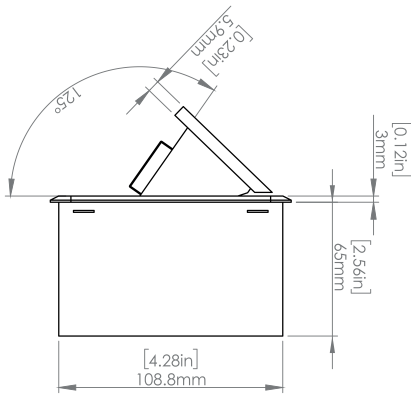

Product Information

Product	PUCUO0BR		
Color	Brass w/ Black Modules		
Dimensions	L	W	D
Inches	10.47	4.65	2.56
Weight	3.5 lbs.		
Warranty	1 year		

PUCUOBR
POP-UP POWER CENTER

How to install

Requires a cut out in the work surface in order to sit flush.

- Step 1:** Mark the area according to the hole cut out size L 8.86in W 4.33in. Make sure the surface is clean and dry.
- Step 2:** Cut out carefully where marked.
- Step 3:** Insert the Pop-Up Power Center into the hole including the powercord, until it fits snugly, secure with 4 screws provided.

Hole Size