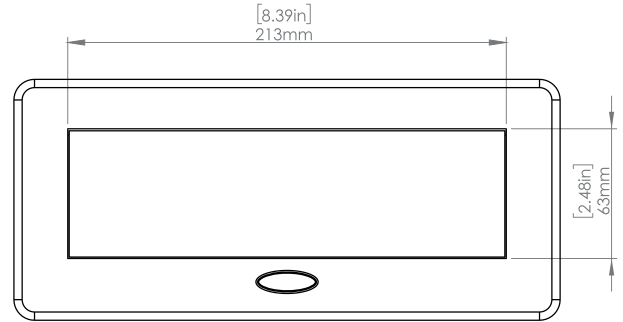

Product Information

Product	PUCUO0BR		
Color	Brass w/ Black Modules		
Dimensions	L	W	D
Inches	10.47	4.65	2.56
Weight	3.5 lbs.		
Warranty	1 year		

PUCUOBR
POP-UP POWER CENTER

How to install

Requires a cut out in the work surface in order to sit flush.

- Step 1:** Mark the area according to the hole cut out size L 8.86in W 4.33in. Make sure the surface is clean and dry.
- Step 2:** Cut out carefully where marked.
- Step 3:** Insert the Pop-Up Power Center into the hole including the powercord, until it fits snugly, secure with 4 screws provided.

Hole Size