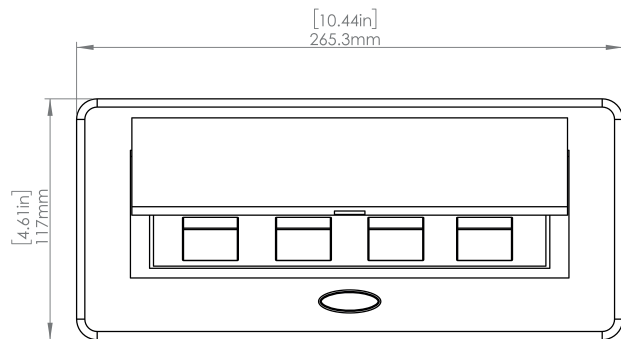

PUCU00BZ
POP-UP POWER CENTER

How to install

Requires a cut out in the work surface in order to sit flush.

Step 1: Mark the area according to the hole cut out size L 8.86in W 4.33in. Make sure the surface is clean and dry.

Step 2: Cut out carefully where marked.

Step 3: Insert the Pop-Up Power Center into the hole including the powercord, until it fits snugly, secure with 4 screws provided.