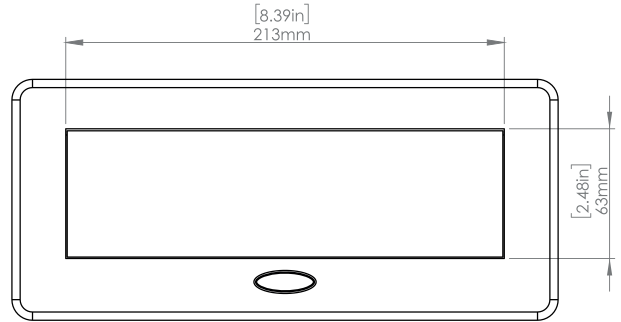

PUCU00BZ
POP-UP POWER CENTER

How to install

Requires a cut out in the work surface in order to sit flush.

Step 1: Mark the area according to the hole cut out size L 8.86in W 4.33in. Make sure the surface is clean and dry.

Step 2: Cut out carefully where marked.

Step 3: Insert the Pop-Up Power Center into the hole including the powercord, until it fits snugly, secure with 4 screws provided.