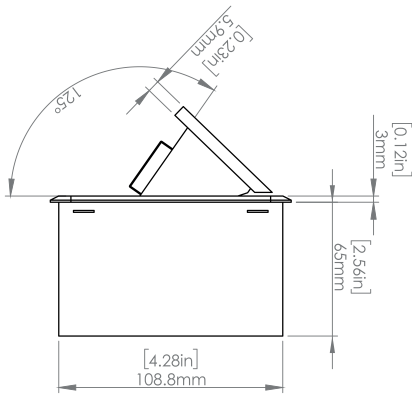

PUCU00BZ
POP-UP POWER CENTER

How to install

Requires a cut out in the work surface in order to sit flush.

Step 1: Mark the area according to the hole cut out size L 8.86in W 4.33in. Make sure the surface is clean and dry.

Step 2: Cut out carefully where marked.

Step 3: Insert the Pop-Up Power Center into the hole including the powercord, until it fits snugly, secure with 4 screws provided.