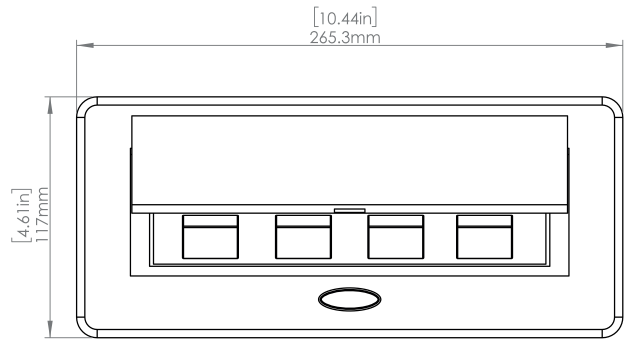

Standard Features

- 1 USB-C 18W fast charging port
- 1 Dual USB 2.4 Amp fast charging port
- 2 Tamper Resistant AC Outlets
- 6 ft. power cord
- 15 A
- Power Cable: 14AWG Wire Right-angled round plug
- UL/CUL Listed for mounting in furniture

Product Information

Product	PUCUOOSV		
Color	Silver w/ Black Modules		
Dimensions	L	W	D
Inches	10.47	4.65	2.56
Weight	3.5 lbs.		
Warranty	1 year		

PUCUOSV
POP-UP POWER CENTER

How to install

Requires a cut out in the work surface in order to sit flush.

- Step 1:** Mark the area according to the hole cut out size L 8.86in W 4.33in. Make sure the surface is clean and dry.
- Step 2:** Cut out carefully where marked.
- Step 3:** Insert the Pop-Up Power Center into the hole including the powercord, until it fits snugly, secure with 4 screws provided.

Hole Size