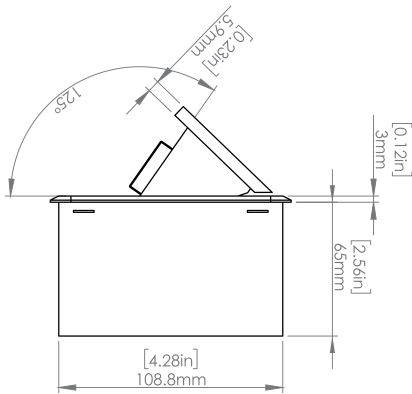

Product Information

Product	PUCUOOSV		
Color	Silver w/ Black Modules		
Dimensions	L	W	D
Inches	10.47	4.65	2.56
Weight	3.5 lbs.		
Warranty	1 year		

PUCUOSV
POP-UP POWER CENTER

How to install

Requires a cut out in the work surface in order to sit flush.

- Step 1:** Mark the area according to the hole cut out size L 8.86in W 4.33in. Make sure the surface is clean and dry.
- Step 2:** Cut out carefully where marked.
- Step 3:** Insert the Pop-Up Power Center into the hole including the powercord, until it fits snugly, secure with 4 screws provided.

Hole Size