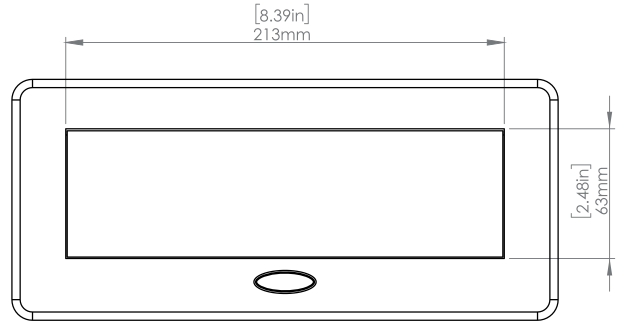

Product Information

Product	PUCUOOSV		
Color	Silver w/ Black Modules		
Dimensions	L	W	D
Inches	10.47	4.65	2.56
Weight	3.5 lbs.		
Warranty	1 year		

PUCUOSV
POP-UP POWER CENTER

How to install

Requires a cut out in the work surface in order to sit flush.

- Step 1:** Mark the area according to the hole cut out size L 8.86in W 4.33in. Make sure the surface is clean and dry.
- Step 2:** Cut out carefully where marked.
- Step 3:** Insert the Pop-Up Power Center into the hole including the powercord, until it fits snugly, secure with 4 screws provided.

Hole Size