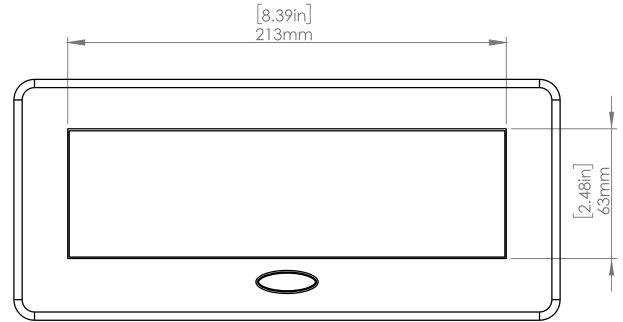

**Product Information**

<b>Product</b>	PUCUOOWWH		
<b>Color</b>	White		
<b>Dimensions</b>	L	W	D
<b>Inches</b>	10.47	4.65	2.56
<b>Weight</b>	3.5 lbs.		
<b>Warranty</b>	1 year		

### How to install

Requires a cut out in the work surface in order to sit flush.

**Step 1:** Mark the area according to the hole cut out size L 8.86in W 4.33in. Make sure the surface is clean and dry.

**Step 2:** Cut out carefully where marked.

### Hole Size