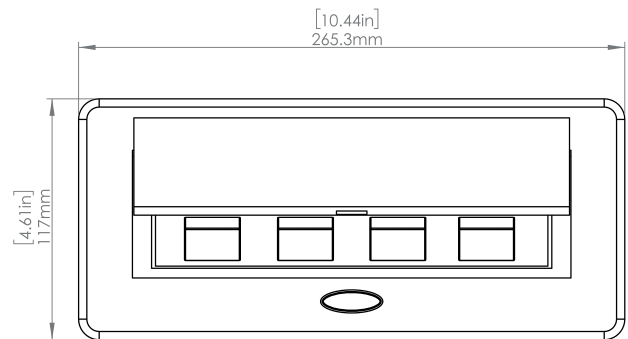

### How to install

Requires a cut out in the work surface in order to sit flush.

**Step 1:** Mark the area according to the hole cut out size L 8.86in W 4.33in. Make sure the surface is clean and dry.

**Step 2:** Cut out carefully where marked.

### Hole Size