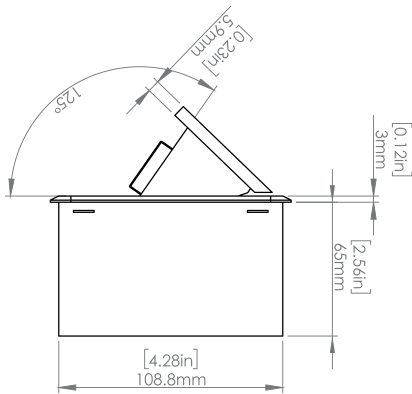

**Product Information**

<b>Product</b>	PUCUOOWWH		
<b>Color</b>	White		
<b>Dimensions</b>	L	W	D
<b>Inches</b>	10.47	4.65	2.56
<b>Weight</b>	3.5 lbs.		
<b>Warranty</b>	1 year		

### How to install

Requires a cut out in the work surface in order to sit flush.

**Step 1:** Mark the area according to the hole cut out size L 8.86in W 4.33in. Make sure the surface is clean and dry.

**Step 2:** Cut out carefully where marked.

### Hole Size