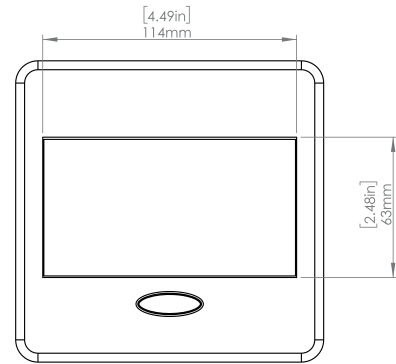

Standard Features

- 2 Tamper Resistant AC Outlets
- 6 ft. power cord
- 15 A
- Power Cable: 14AWG Wire Right-angled round plug
- UL/CUL Listed for mounting in furniture

Product Information

Product	PUOOBZ		
Color	Bronze w/ Black Modules		
Dimensions	L	W	D
Inches	5.43	5.31	2.56
Weight	2.45 lb.		
Warranty	1 year		

PUO0BZ
POP-UP POWER CENTER

How to install

Requires a cut out in the work surface in order to sit flush.

Step 1: Mark the area according to the hole cut out size L 5.12in W 4.33in. Make sure the surface is clean and dry.

Step 2: Cut out carefully where marked.

Step 3: Insert the Pop-Up Power Center into the hole including the powercord, until it fits snugly, secure with 4 screws provided.

Hole Size