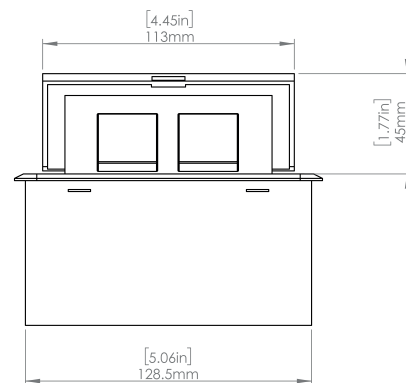

Standard Features

- 2 Tamper Resistant AC Outlets
- 6 ft. power cord
- 15 A
- Power Cable: 14AWG Wire Right-angled round plug
- UL/CUL Listed for mounting in furniture

Product Information

Product	PUOOBZ		
Color	Bronze w/ Black Modules		
Dimensions	L	W	D
Inches	5.43	5.31	2.56
Weight	2.45 lb.		
Warranty	1 year		

PUO0BZ
POP-UP POWER CENTER

How to install

Requires a cut out in the work surface in order to sit flush.

Step 1: Mark the area according to the hole cut out size L 5.12in W 4.33in. Make sure the surface is clean and dry.

Step 2: Cut out carefully where marked.

Step 3: Insert the Pop-Up Power Center into the hole including the powercord, until it fits snugly, secure with 4 screws provided.

Hole Size