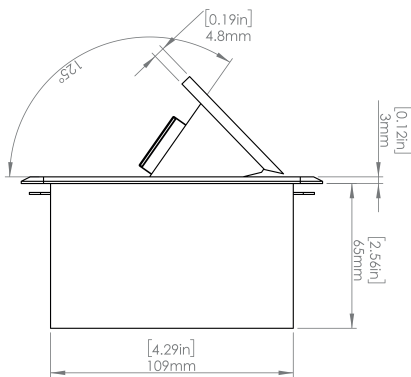

Standard Features

- 2 Tamper Resistant AC Outlets
- 6 ft. power cord
- 15 A
- Power Cable: 14AWG Wire Right-angled round plug
- UL/CUL Listed for mounting in furniture

Product Information

Product	PUOOBZ		
Color	Bronze w/ Black Modules		
Dimensions	L	W	D
Inches	5.43	5.31	2.56
Weight	2.45 lb.		
Warranty	1 year		

PUO0BZ
POP-UP POWER CENTER

How to install

Requires a cut out in the work surface in order to sit flush.

Step 1: Mark the area according to the hole cut out size L 5.12in W 4.33in. Make sure the surface is clean and dry.

Step 2: Cut out carefully where marked.

Step 3: Insert the Pop-Up Power Center into the hole including the powercord, until it fits snugly, secure with 4 screws provided.

Hole Size