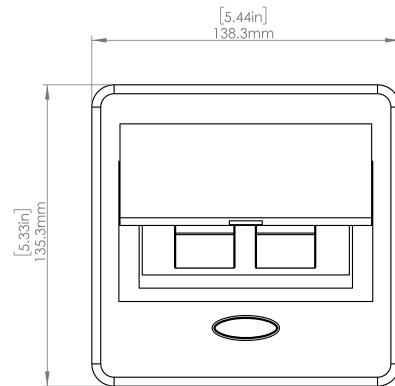

Standard Features

- 2 Tamper Resistant AC Outlets
- 6 ft. power cord
- 15 A
- Power Cable: 14AWG Wire Right-angled round plug
- UL/CUL Listed for mounting in furniture

Product Information

Product	PUOOBZ		
Color	Bronze w/ Black Modules		
Dimensions	L	W	D
Inches	5.43	5.31	2.56
Weight	2.45 lb.		
Warranty	1 year		

PUO0BZ
POP-UP POWER CENTER

How to install

Requires a cut out in the work surface in order to sit flush.

Step 1: Mark the area according to the hole cut out size L 5.12in W 4.33in. Make sure the surface is clean and dry.

Step 2: Cut out carefully where marked.

Step 3: Insert the Pop-Up Power Center into the hole including the powercord, until it fits snugly, secure with 4 screws provided.

Hole Size