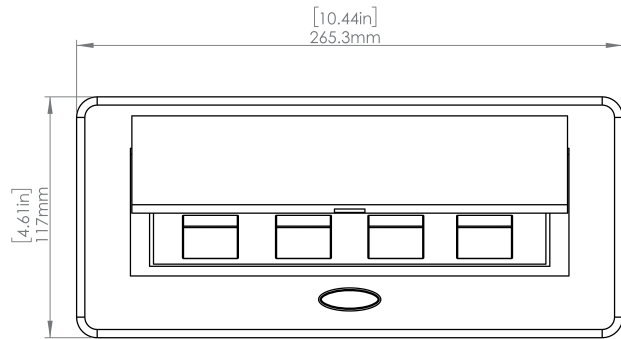

Product Information

Product	PU000U1CWBZ		
Color	Bronze w/ White Modules		
Dimensions	L	W	D
Inches	10.47	4.65	2.56
Weight	3.5 lbs.		
Warranty	1 year		

PU000U1CW BZ
POP-UP POWER CENTER

How to install

Requires a cut out in the work surface in order to sit flush.

- Step 1:** Mark the area according to the hole cut out size L 8.86in W 4.33in. Make sure the surface is clean and dry.
- Step 2:** Cut out carefully where marked.
- Step 3:** Insert the Pop-Up Power Center into the hole including the powercord, until it fits snugly, secure with 4 screws provided.

Hole Size