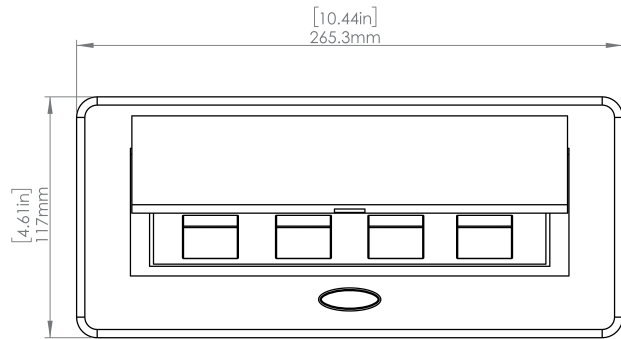

Product Information

Product	PU000U1CWWH		
Color	White		
Dimensions	L	W	D
Inches	10.47	4.65	2.56
Weight	3.5 lbs.		
Warranty	1 year		

PU000U1CWWH
POP-UP POWER CENTER

How to install

Requires a cut out in the work surface in order to sit flush.

- Step 1:** Mark the area according to the hole cut out size L 8.86in W 4.33in. Make sure the surface is clean and dry.
- Step 2:** Cut out carefully where marked.
- Step 3:** Insert the Pop-Up Power Center into the hole including the powercord, until it fits snugly, secure with 4 screws provided.

Hole Size