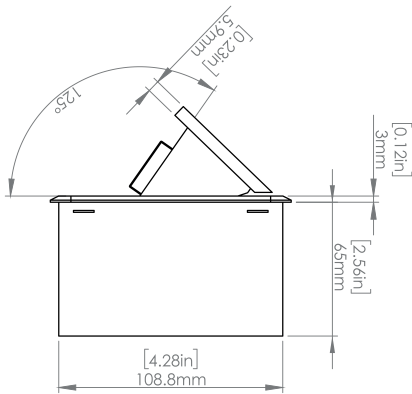

Product Information

Product	PUOOOUBR		
Color	Brass w/ Black Modules		
Dimensions	L	W	D
Inches	10.47	4.65	2.56
Weight	3.5 lbs.		
Warranty	1 year		

PU000UBR
POP-UP POWER CENTER

How to install

Requires a cut out in the work surface in order to sit flush.

Step 1: Mark the area according to the hole cut out size L 8.86in W 4.33in. Make sure the surface is clean and dry.

Step 2: Cut out carefully where marked.

Step 3: Insert the Pop-Up Power Center into the hole including the powercord, until it fits snugly, secure with 4 screws provided.

Hole Size