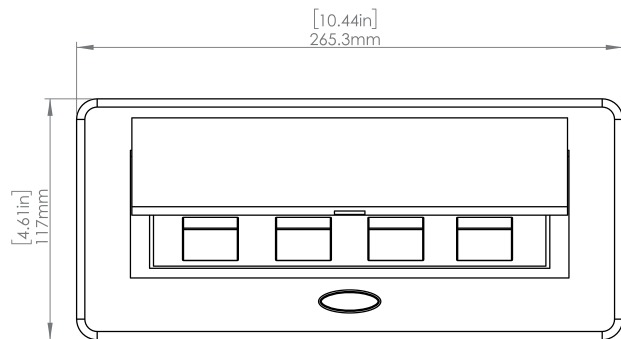

Product Information

Product	PUOOOUBR		
Color	Brass w/ Black Modules		
Dimensions	L	W	D
Inches	10.47	4.65	2.56
Weight	3.5 lbs.		
Warranty	1 year		

PU000UBR
POP-UP POWER CENTER

How to install

Requires a cut out in the work surface in order to sit flush.

Step 1: Mark the area according to the hole cut out size L 8.86in W 4.33in. Make sure the surface is clean and dry.

Step 2: Cut out carefully where marked.

Step 3: Insert the Pop-Up Power Center into the hole including the powercord, until it fits snugly, secure with 4 screws provided.

Hole Size