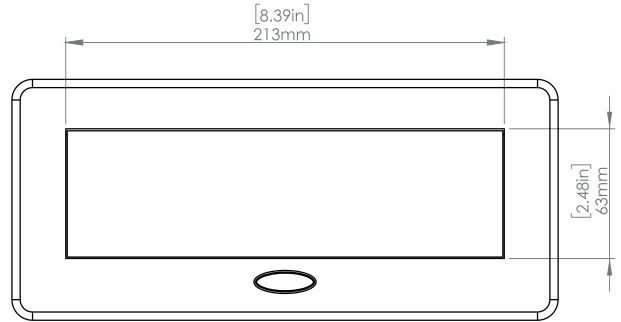

Product Information

Product	PUOOOUBR		
Color	Brass w/ Black Modules		
Dimensions	L	W	D
Inches	10.47	4.65	2.56
Weight	3.5 lbs.		
Warranty	1 year		

PU000UBR
POP-UP POWER CENTER

How to install

Requires a cut out in the work surface in order to sit flush.

Step 1: Mark the area according to the hole cut out size L 8.86in W 4.33in. Make sure the surface is clean and dry.

Step 2: Cut out carefully where marked.

Step 3: Insert the Pop-Up Power Center into the hole including the powercord, until it fits snugly, secure with 4 screws provided.

Hole Size