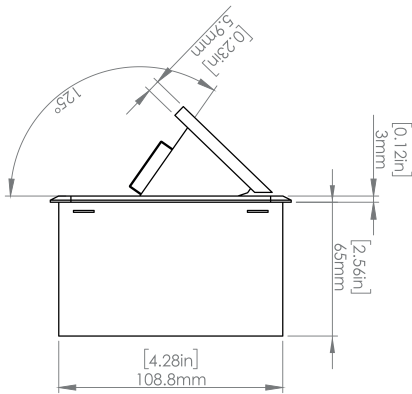

**Product Information**

<b>Product</b>	PU0000UMG		
<b>Color</b>	Magnesium w/ Black Modules		
<b>Dimensions</b>	L	W	D
<b>Inches</b>	10.47	4.65	2.56
<b>Weight</b>	3.5 lbs.		
<b>Warranty</b>	1 year		

**PU000UMG**  
**POP-UP POWER CENTER**

**How to install**

Requires a cut out in the work surface in order to sit flush.

- Step 1:** Mark the area according to the hole cut out size L 8.86in W 4.33in. Make sure the surface is clean and dry.
- Step 2:** Cut out carefully where marked.
- Step 3:** Insert the Pop-Up Power Center into the hole including the powercord, until it fits snugly, secure with 4 screws provided.

**Hole Size**