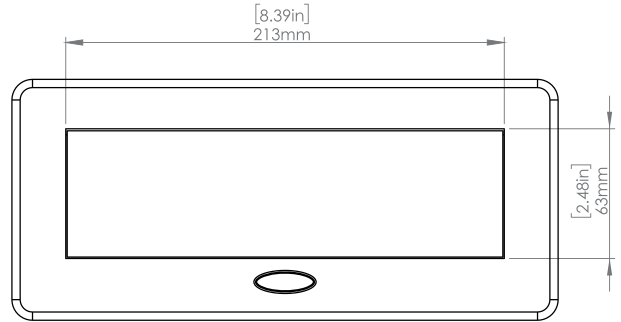

**Product Information**

<b>Product</b>	PU0000UMG		
<b>Color</b>	Magnesium w/ Black Modules		
<b>Dimensions</b>	L	W	D
<b>Inches</b>	10.47	4.65	2.56
<b>Weight</b>	3.5 lbs.		
<b>Warranty</b>	1 year		

**PU000UMG**  
**POP-UP POWER CENTER**

**How to install**

Requires a cut out in the work surface in order to sit flush.

- Step 1:** Mark the area according to the hole cut out size L 8.86in W 4.33in. Make sure the surface is clean and dry.
- Step 2:** Cut out carefully where marked.
- Step 3:** Insert the Pop-Up Power Center into the hole including the powercord, until it fits snugly, secure with 4 screws provided.

**Hole Size**