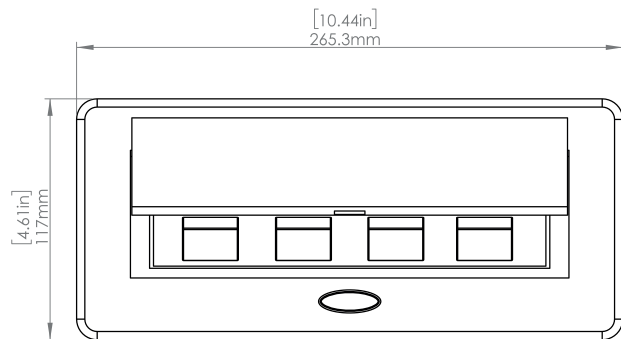

**Product Information**

<b>Product</b>	PU0000UMG		
<b>Color</b>	Magnesium w/ Black Modules		
<b>Dimensions</b>	L	W	D
<b>Inches</b>	10.47	4.65	2.56
<b>Weight</b>	3.5 lbs.		
<b>Warranty</b>	1 year		

**PU000UMG**  
**POP-UP POWER CENTER**

**How to install**

Requires a cut out in the work surface in order to sit flush.

- Step 1:** Mark the area according to the hole cut out size L 8.86in W 4.33in. Make sure the surface is clean and dry.
- Step 2:** Cut out carefully where marked.
- Step 3:** Insert the Pop-Up Power Center into the hole including the powercord, until it fits snugly, secure with 4 screws provided.

**Hole Size**