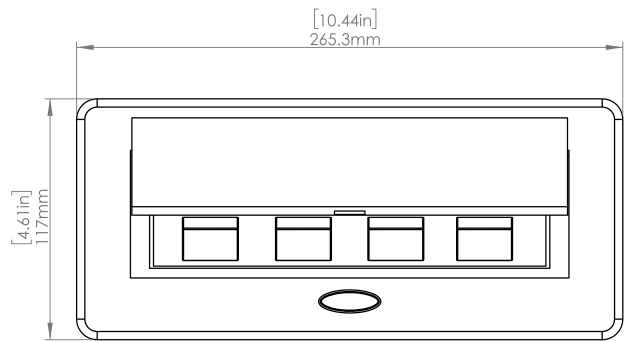

Product Information

Product	PU000UWBZ		
Color	Bronze w/ White Modules		
Dimensions	L	W	D
Inches	10.47	4.65	2.56
Weight	3.5 lbs.		
Warranty	1 year		

PU000UWBZ
POP-UP POWER CENTER

How to install

Requires a cut out in the work surface in order to sit flush.

- Step 1:** Mark the area according to the hole cut out size L 8.86in W 4.33in. Make sure the surface is clean and dry.
- Step 2:** Cut out carefully where marked.
- Step 3:** Insert the Pop-Up Power Center into the hole including the powercord, until it fits snugly, secure with 4 screws provided.

Hole Size