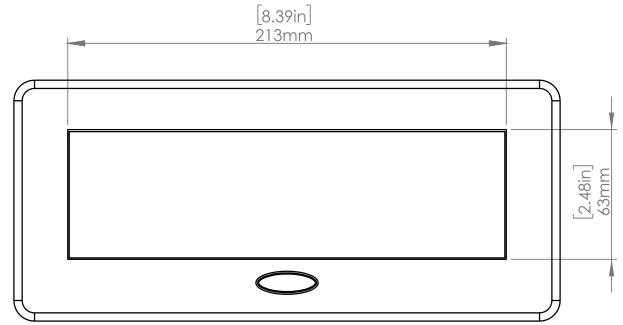

Standard Features

- 3 Tamper Resistant AC Outlets
- 6 ft. power cord
- 15 A
- Power Cable: 14AWG Wire Right-angled round plug
- UL/CUL Listed for mounting in furniture

Product Information

Product	PU000WBZ		
Color	Bronze w/ White Modules		
Dimensions	L	W	D
Inches	10.47	4.65	2.56
Weight	3.5 lb.		
Warranty	1 year		

PU000WBZ
POP-UP POWER CENTER

How to install

Requires a cut out in the work surface in order to sit flush.

- Step 1:** Mark the area according to the hole cut out size L 8.86in W 4.33in. Make sure the surface is clean and dry.
- Step 2:** Cut out carefully where marked.
- Step 3:** Insert the Pop-Up Power Center into the hole including the powercord, until it fits snugly, secure with 4 screws provided.

Hole Size