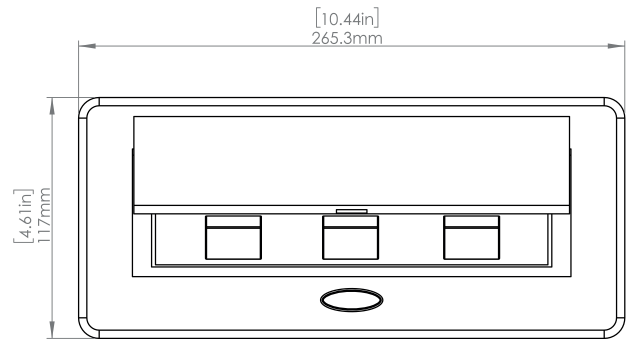

Standard Features

- 3 Tamper Resistant AC Outlets
- 6 ft. power cord
- 15 A
- Power Cable: 14AWG Wire Right-angled round plug
- UL/CUL Listed for mounting in furniture

Product Information

Product	PU000WBZ		
Color	Bronze w/ White Modules		
Dimensions	L	W	D
Inches	10.47	4.65	2.56
Weight	3.5 lb.		
Warranty	1 year		

PU000WBZ
POP-UP POWER CENTER

How to install

Requires a cut out in the work surface in order to sit flush.

- Step 1:** Mark the area according to the hole cut out size L 8.86in W 4.33in. Make sure the surface is clean and dry.
- Step 2:** Cut out carefully where marked.
- Step 3:** Insert the Pop-Up Power Center into the hole including the powercord, until it fits snugly, secure with 4 screws provided.

Hole Size