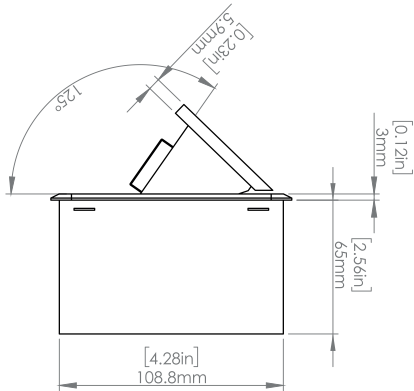

Standard Features

- 3 Tamper Resistant AC Outlets
- 6 ft. power cord
- 15 A
- Power Cable: 14AWG Wire Right-angled round plug
- UL/CUL Listed for mounting in furniture

Product Information

Product	PU000WBZ		
Color	Bronze w/ White Modules		
Dimensions	L	W	D
Inches	10.47	4.65	2.56
Weight	3.5 lb.		
Warranty	1 year		

PU000WBZ
POP-UP POWER CENTER

How to install

Requires a cut out in the work surface in order to sit flush.

- Step 1:** Mark the area according to the hole cut out size L 8.86in W 4.33in. Make sure the surface is clean and dry.
- Step 2:** Cut out carefully where marked.
- Step 3:** Insert the Pop-Up Power Center into the hole including the powercord, until it fits snugly, secure with 4 screws provided.

Hole Size