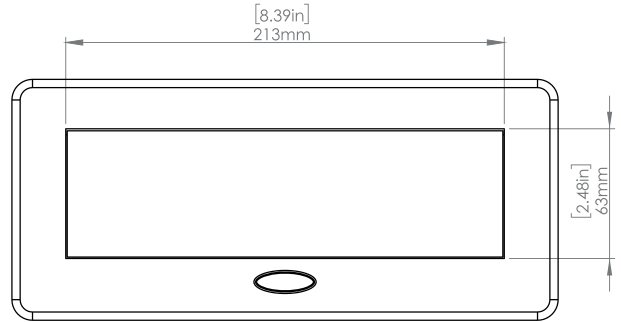

Product Information

Product	PU00U6BK		
Color	Black		
Dimensions	L	W	D
Inches	10.47	4.65	2.56
Weight	3.5 lbs.		
Warranty	1 year		

PU00U6BK
POP-UP POWER CENTER

How to install

Requires a cut out in the work surface in order to sit flush.

Step 1: Mark the area according to the hole cut out size L 8.86in W 4.33in. Make sure the surface is clean and dry.

Step 2: Cut out carefully where marked.

Step 3: Insert the Pop-Up Power Center into the hole including the powercord, until it fits snugly, secure with 4 screws provided.

Hole Size