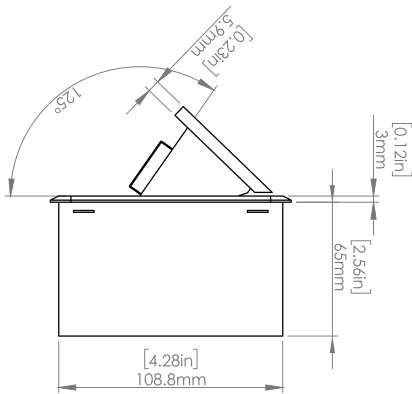

Product Information

Product	PU00U6BK		
Color	Black		
Dimensions	L	W	D
Inches	10.47	4.65	2.56
Weight	3.5 lbs.		
Warranty	1 year		

PU00U6BK
POP-UP POWER CENTER

How to install

Requires a cut out in the work surface in order to sit flush.

Step 1: Mark the area according to the hole cut out size L 8.86in W 4.33in. Make sure the surface is clean and dry.

Step 2: Cut out carefully where marked.

Step 3: Insert the Pop-Up Power Center into the hole including the powercord, until it fits snugly, secure with 4 screws provided.

Hole Size