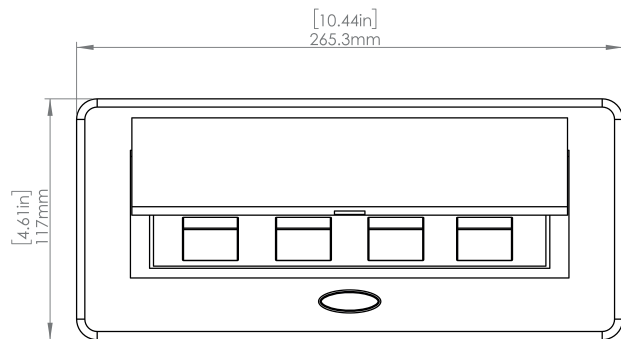

Product Information

Product	PU00U6BK		
Color	Black		
Dimensions	L	W	D
Inches	10.47	4.65	2.56
Weight	3.5 lbs.		
Warranty	1 year		

PU00U6BK
POP-UP POWER CENTER

How to install

Requires a cut out in the work surface in order to sit flush.

Step 1: Mark the area according to the hole cut out size L 8.86in W 4.33in. Make sure the surface is clean and dry.

Step 2: Cut out carefully where marked.

Step 3: Insert the Pop-Up Power Center into the hole including the powercord, until it fits snugly, secure with 4 screws provided.

Hole Size