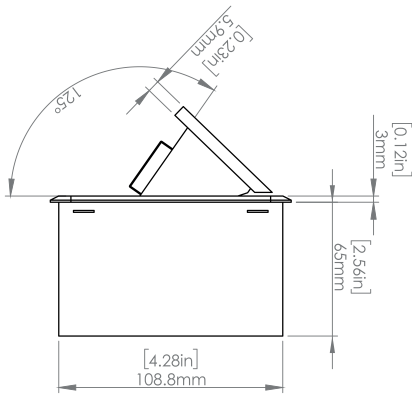

Product Information

Product	PUOOUCBZ		
Color	Bronze w/ Black Modules		
Dimensions	L	W	D
Inches	10.47	4.65	2.56
Weight	3.5 lbs.		
Warranty	1 year		

PU00UCBZ
POP-UP POWER CENTER

How to install

Requires a cut out in the work surface in order to sit flush.

Step 1: Mark the area according to the hole cut out size L 8.86in W 4.33in. Make sure the surface is clean and dry.

Step 2: Cut out carefully where marked.

Step 3: Insert the Pop-Up Power Center into the hole including the powercord, until it fits snugly, secure with 4 screws provided.

Hole Size