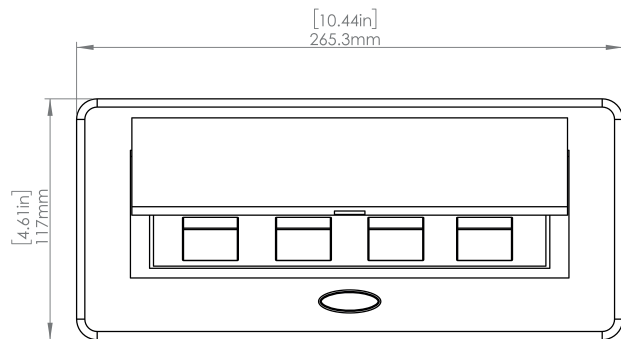

Product Information

Product	PUOOUCBZ		
Color	Bronze w/ Black Modules		
Dimensions	L	W	D
Inches	10.47	4.65	2.56
Weight	3.5 lbs.		
Warranty	1 year		

PU00UCBZ
POP-UP POWER CENTER

How to install

Requires a cut out in the work surface in order to sit flush.

Step 1: Mark the area according to the hole cut out size L 8.86in W 4.33in. Make sure the surface is clean and dry.

Step 2: Cut out carefully where marked.

Step 3: Insert the Pop-Up Power Center into the hole including the powercord, until it fits snugly, secure with 4 screws provided.

Hole Size