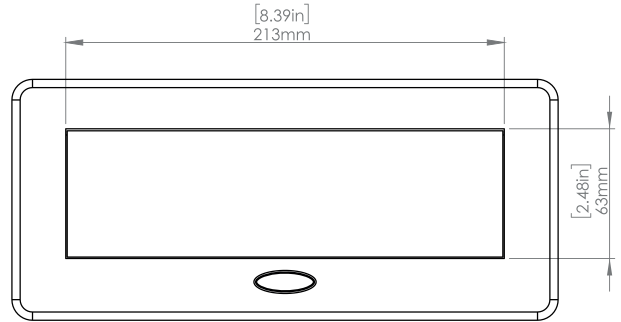

Product Information

Product	PUOOUCBZ		
Color	Bronze w/ Black Modules		
Dimensions	L	W	D
Inches	10.47	4.65	2.56
Weight	3.5 lbs.		
Warranty	1 year		

PU00UCBZ
POP-UP POWER CENTER

How to install

Requires a cut out in the work surface in order to sit flush.

Step 1: Mark the area according to the hole cut out size L 8.86in W 4.33in. Make sure the surface is clean and dry.

Step 2: Cut out carefully where marked.

Step 3: Insert the Pop-Up Power Center into the hole including the powercord, until it fits snugly, secure with 4 screws provided.

Hole Size