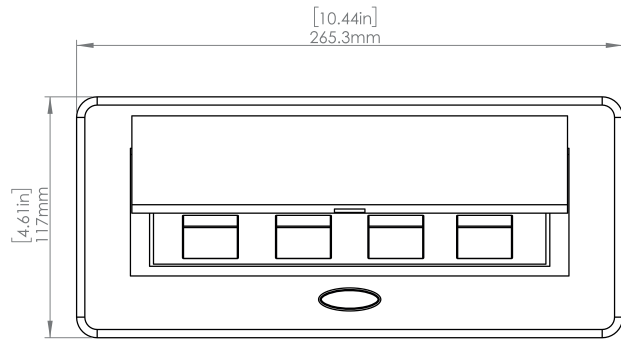

Product Information

Product	PUOOUCSN		
Color	Satin Nickel w/ Black Modules		
Dimensions	L	W	D
Inches	10.47	4.65	2.56
Weight	3.5 lbs.		
Warranty	1 year		

PU00UCSN
POP-UP POWER CENTER

How to install

Requires a cut out in the work surface in order to sit flush.

- Step 1:** Mark the area according to the hole cut out size L 8.86in W 4.33in. Make sure the surface is clean and dry.
- Step 2:** Cut out carefully where marked.
- Step 3:** Insert the Pop-Up Power Center into the hole including the powercord, until it fits snugly, secure with 4 screws provided.

Hole Size