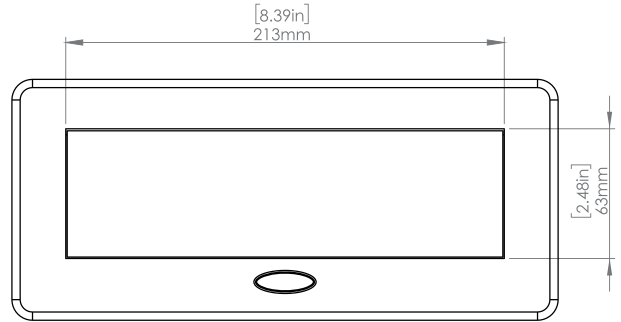

Product Information

Product	PUOOUCSN		
Color	Satin Nickel w/ Black Modules		
Dimensions	L	W	D
Inches	10.47	4.65	2.56
Weight	3.5 lbs.		
Warranty	1 year		

PU00UCSN
POP-UP POWER CENTER

How to install

Requires a cut out in the work surface in order to sit flush.

- Step 1:** Mark the area according to the hole cut out size L 8.86in W 4.33in. Make sure the surface is clean and dry.
- Step 2:** Cut out carefully where marked.
- Step 3:** Insert the Pop-Up Power Center into the hole including the powercord, until it fits snugly, secure with 4 screws provided.

Hole Size