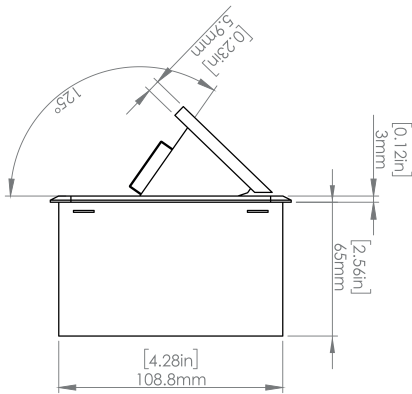

Product Information

Product	PUOOUCSN		
Color	Satin Nickel w/ Black Modules		
Dimensions	L	W	D
Inches	10.47	4.65	2.56
Weight	3.5 lbs.		
Warranty	1 year		

PU00UCSN
POP-UP POWER CENTER

How to install

Requires a cut out in the work surface in order to sit flush.

- Step 1:** Mark the area according to the hole cut out size L 8.86in W 4.33in. Make sure the surface is clean and dry.
- Step 2:** Cut out carefully where marked.
- Step 3:** Insert the Pop-Up Power Center into the hole including the powercord, until it fits snugly, secure with 4 screws provided.

Hole Size