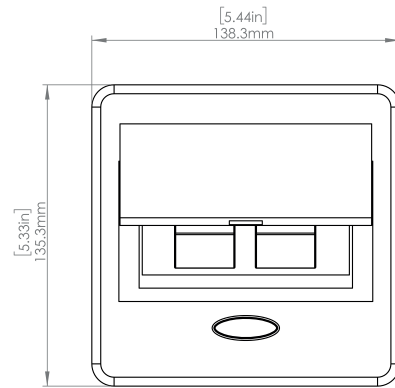

Standard Features

- 2 Tamper Resistant AC Outlets
- 6 ft. power cord
- 15 A
- Power Cable: 14AWG Wire Right-angled round plug
- UL/CUL Listed for mounting in furniture

Product Information

Product	PUOOWBZ		
Color	Bronze w/ White Modules		
Dimensions	L	W	D
Inches	5.43	5.31	2.56
Weight	2.45 lb.		
Warranty	1 year		

PUOOWBZ
POP-UP POWER CENTER

How to install

Requires a cut out in the work surface in order to sit flush.

Step 1: Mark the area according to the hole cut out size L 5.12in W 4.33in. Make sure the surface is clean and dry.

Step 2: Cut out carefully where marked.

Step 3: Insert the Pop-Up Power Center into the hole including the powercord, until it fits snugly, secure with 4 screws provided.

Hole Size