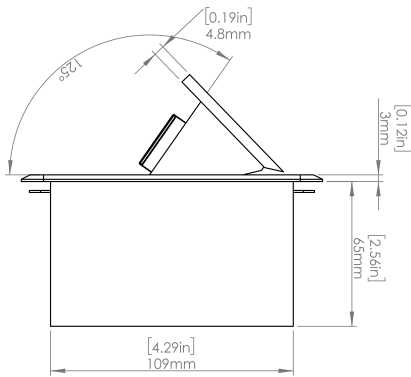

Standard Features

- 2 Tamper Resistant AC Outlets
- 6 ft. power cord
- 15 A
- Power Cable: 14AWG Wire Right-angled round plug
- UL/CUL Listed for mounting in furniture

Product Information

Product	PUOOWBZ		
Color	Bronze w/ White Modules		
Dimensions	L	W	D
Inches	5.43	5.31	2.56
Weight	2.45 lb.		
Warranty	1 year		

PUOOWBZ
POP-UP POWER CENTER

How to install

Requires a cut out in the work surface in order to sit flush.

Step 1: Mark the area according to the hole cut out size L 5.12in W 4.33in. Make sure the surface is clean and dry.

Step 2: Cut out carefully where marked.

Step 3: Insert the Pop-Up Power Center into the hole including the powercord, until it fits snugly, secure with 4 screws provided.

Hole Size