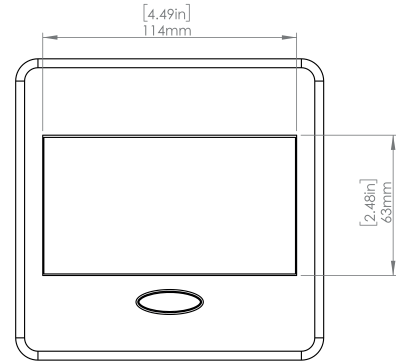

Standard Features

- 2 Tamper Resistant AC Outlets
- 6 ft. power cord
- 15 A
- Power Cable: 14AWG Wire Right-angled round plug
- UL/CUL Listed for mounting in furniture

Product Information

Product	PUOOWBZ		
Color	Bronze w/ White Modules		
Dimensions	L	W	D
Inches	5.43	5.31	2.56
Weight	2.45 lb.		
Warranty	1 year		

PUOOWBZ
POP-UP POWER CENTER

How to install

Requires a cut out in the work surface in order to sit flush.

Step 1: Mark the area according to the hole cut out size L 5.12in W 4.33in. Make sure the surface is clean and dry.

Step 2: Cut out carefully where marked.

Step 3: Insert the Pop-Up Power Center into the hole including the powercord, until it fits snugly, secure with 4 screws provided.

Hole Size