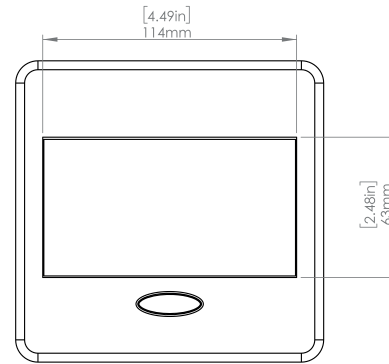

Standard Features

- 2 Tamper Resistant AC Outlets
- 6 ft. power cord
- 15 A
- Power Cable: 14AWG Wire Right-angled round plug
- UL/CUL Listed for mounting in furniture

Product Information

Product	PUOOWWH		
Color	White		
Dimensions	L	W	D
Inches	5.43	5.31	2.56
Weight	2.45 lb.		
Warranty	1 year		

PUOOWWH
POP-UP POWER CENTER

How to install

Requires a cut out in the work surface in order to sit flush.

Step 1: Mark the area according to the hole cut out size L 5.12in W 4.33in. Make sure the surface is clean and dry.

Step 2: Cut out carefully where marked.

Step 3: Insert the Pop-Up Power Center into the hole including the powercord, until it fits snugly, secure with 4 screws provided.

Hole Size