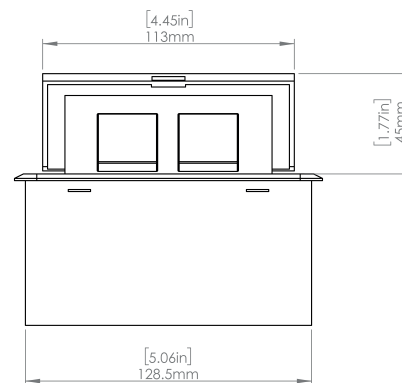

Standard Features

- 2 Tamper Resistant AC Outlets
- 6 ft. power cord
- 15 A
- Power Cable: 14AWG Wire Right-angled round plug
- UL/CUL Listed for mounting in furniture

Product Information

Product	PUOOWWH		
Color	White		
Dimensions	L	W	D
Inches	5.43	5.31	2.56
Weight	2.45 lb.		
Warranty	1 year		

PUOOWWH
POP-UP POWER CENTER

How to install

Requires a cut out in the work surface in order to sit flush.

Step 1: Mark the area according to the hole cut out size L 5.12in W 4.33in. Make sure the surface is clean and dry.

Step 2: Cut out carefully where marked.

Step 3: Insert the Pop-Up Power Center into the hole including the powercord, until it fits snugly, secure with 4 screws provided.

Hole Size