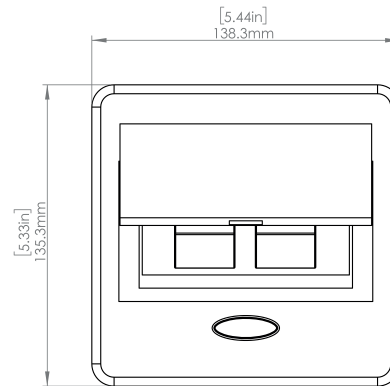

Standard Features

- 2 Tamper Resistant AC Outlets
- 6 ft. power cord
- 15 A
- Power Cable: 14AWG Wire Right-angled round plug
- UL/CUL Listed for mounting in furniture

Product Information

Product	PUOOWWH		
Color	White		
Dimensions	L	W	D
Inches	5.43	5.31	2.56
Weight	2.45 lb.		
Warranty	1 year		

PUOOWWH
POP-UP POWER CENTER

How to install

Requires a cut out in the work surface in order to sit flush.

Step 1: Mark the area according to the hole cut out size L 5.12in W 4.33in. Make sure the surface is clean and dry.

Step 2: Cut out carefully where marked.

Step 3: Insert the Pop-Up Power Center into the hole including the powercord, until it fits snugly, secure with 4 screws provided.

Hole Size