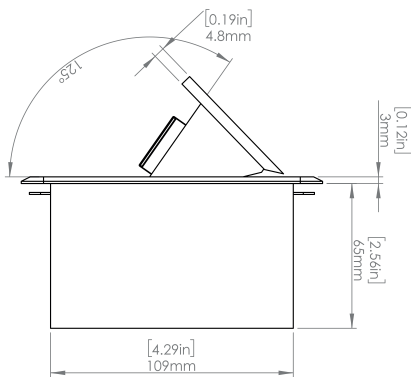

Standard Features

- 2 Tamper Resistant AC Outlets
- 6 ft. power cord
- 15 A
- Power Cable: 14AWG Wire Right-angled round plug
- UL/CUL Listed for mounting in furniture

Product Information

Product	PUOOWWH		
Color	White		
Dimensions	L	W	D
Inches	5.43	5.31	2.56
Weight	2.45 lb.		
Warranty	1 year		

PUOOWWH
POP-UP POWER CENTER

How to install

Requires a cut out in the work surface in order to sit flush.

Step 1: Mark the area according to the hole cut out size L 5.12in W 4.33in. Make sure the surface is clean and dry.

Step 2: Cut out carefully where marked.

Step 3: Insert the Pop-Up Power Center into the hole including the powercord, until it fits snugly, secure with 4 screws provided.

Hole Size