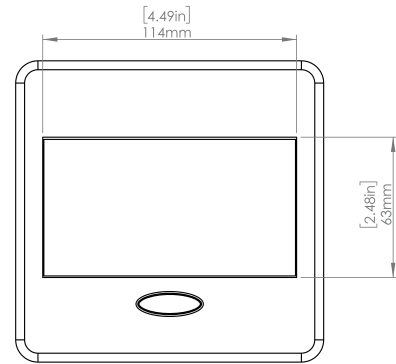

Product Information

Product	PUOU1CBZ		
Color	Bronze w/ Black Modules		
Dimensions	L	W	D
Inches	5.43	5.31	2.56
Weight	2.45 lb.		
Warranty	1 year		

PUOU1CBZ
POP-UP POWER CENTER

How to install

Requires a cut out in the work surface in order to sit flush.

Step 1: Mark the area according to the hole cut out size L 5.12in W 4.33in. Make sure the surface is clean and dry.

Step 2: Cut out carefully where marked.

Step 3: Insert the Pop-Up Power Center into the hole including the powercord, until it fits snugly, secure with 4 screws provided.

Hole Size