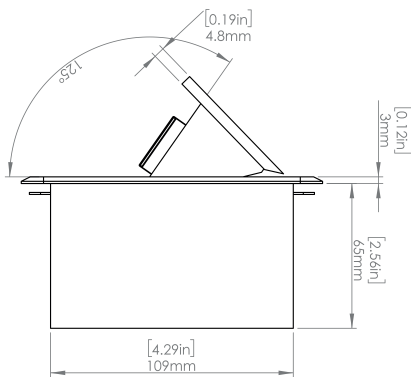

Product Information

Product	PUOU1CBZ		
Color	Bronze w/ Black Modules		
Dimensions	L	W	D
Inches	5.43	5.31	2.56
Weight	2.45 lb.		
Warranty	1 year		

PUOU1CBZ
POP-UP POWER CENTER

How to install

Requires a cut out in the work surface in order to sit flush.

Step 1: Mark the area according to the hole cut out size L 5.12in W 4.33in. Make sure the surface is clean and dry.

Step 2: Cut out carefully where marked.

Step 3: Insert the Pop-Up Power Center into the hole including the powercord, until it fits snugly, secure with 4 screws provided.

Hole Size