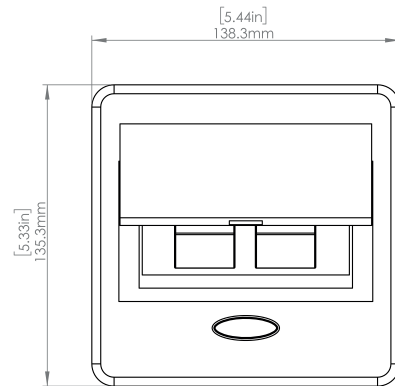

Product Information

Product	PUOU1CBZ		
Color	Bronze w/ Black Modules		
Dimensions	L	W	D
Inches	5.43	5.31	2.56
Weight	2.45 lb.		
Warranty	1 year		

PUOU1CBZ
POP-UP POWER CENTER

How to install

Requires a cut out in the work surface in order to sit flush.

Step 1: Mark the area according to the hole cut out size L 5.12in W 4.33in. Make sure the surface is clean and dry.

Step 2: Cut out carefully where marked.

Step 3: Insert the Pop-Up Power Center into the hole including the powercord, until it fits snugly, secure with 4 screws provided.

Hole Size