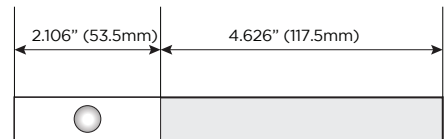

M-LINEAR-NIGHT-LIGHT

(WITH INTEGRAL PIR SENSOR, AND LED DRIVER)

LINEAR LED LIGHTING SOLUTIONS

- CUSTOMIZABLE LENGTH (UP TO 3.0M/9.84 FT.)
- CUSTOMIZABLE COLOR TEMP. (CCT)

PIR MOTION SENSOR

LEDs

M-LINEAR-NIGHT-LIGHT's LEDs CAN BE **ANY LENGTH** UP TO 3.0M/9.84 Ft.