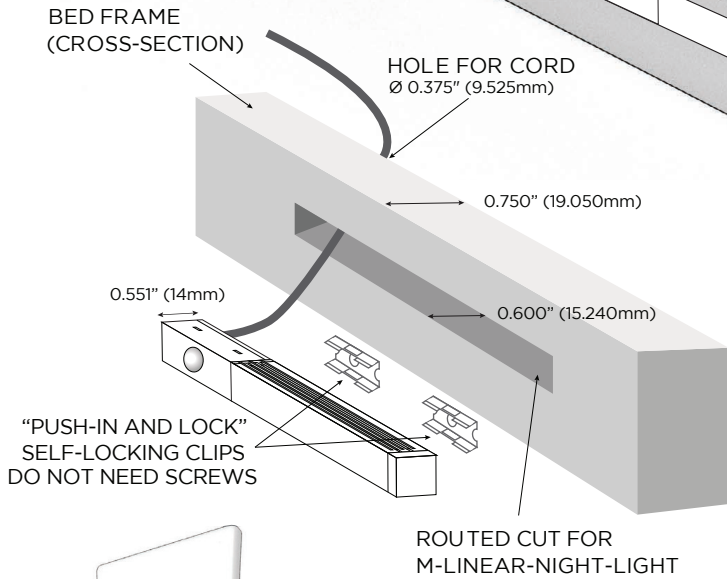

M-LINEAR-NIGHT-LIGHT

(WITH INTEGRAL PIR SENSOR, AND LED DRIVER)

LINEAR LED LIGHTING SOLUTIONS

- CUSTOMIZABLE LENGTH (UP TO 3.0M/9.84 FT.)
- CUSTOMIZABLE COLOR TEMP. (CCT)

PIR MOTION SENSOR

LEDs

M-LINEAR-NIGHT-LIGHT's LEDs CAN BE **ANY LENGTH** UP TO 3.0M/9.84 Ft.