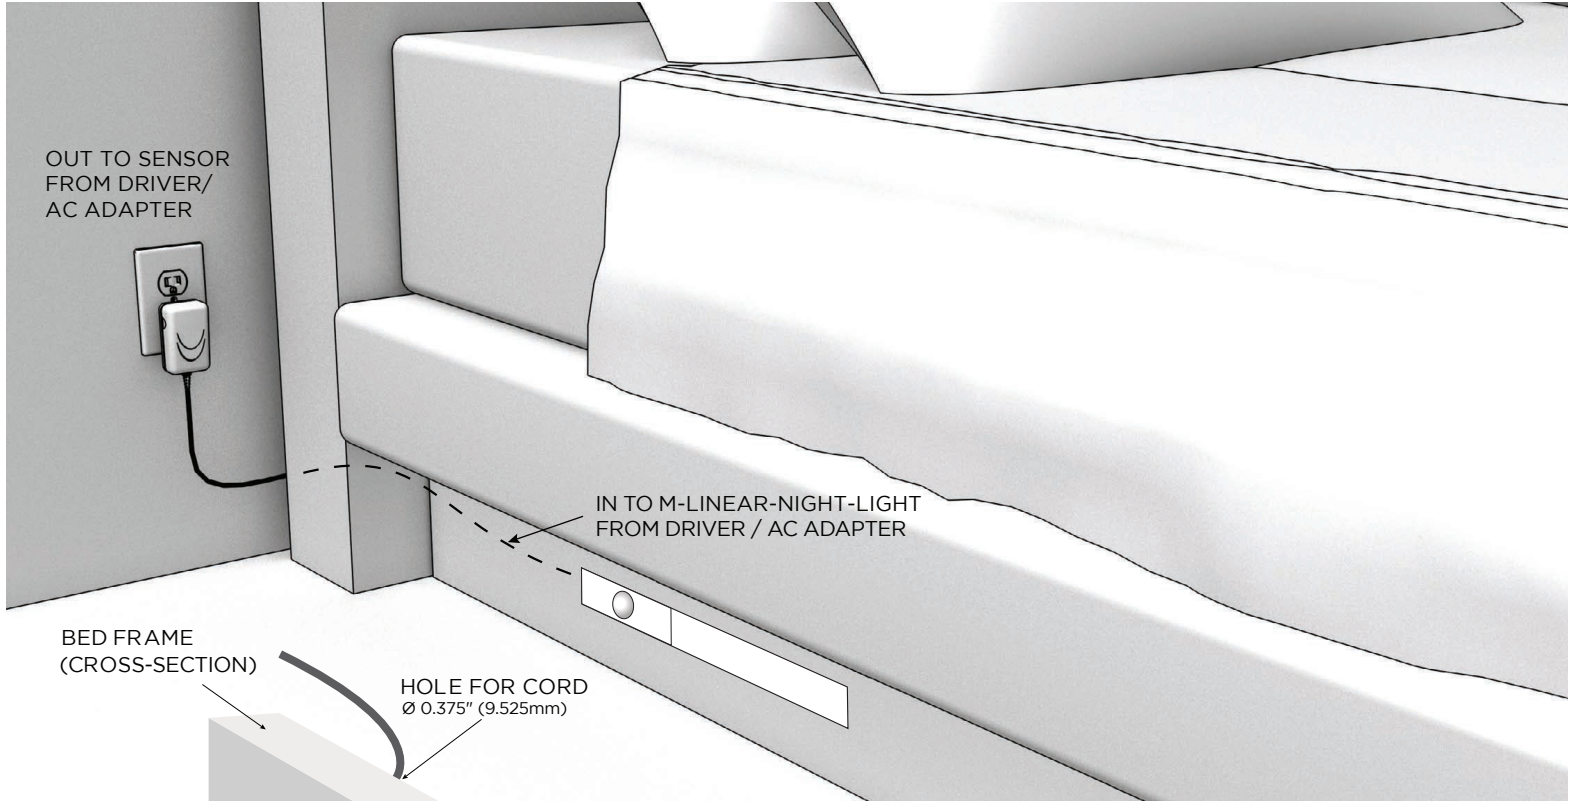

M-LINEAR-NIGHT-LIGHT

(WITH INTEGRAL PIR SENSOR, AND LED DRIVER)

LINEAR LED LIGHTING SOLUTIONS

- CUSTOMIZABLE LENGTH (UP TO 3.0M/9.84 FT.)
- CUSTOMIZABLE COLOR TEMP. (CCT)

PIR MOTION SENSOR

LEDs

M-LINEAR-NIGHT-LIGHT's LEDs CAN BE **ANY LENGTH** UP TO 3.0M/9.84 Ft.

LED DRIVER/AC ADAPTER